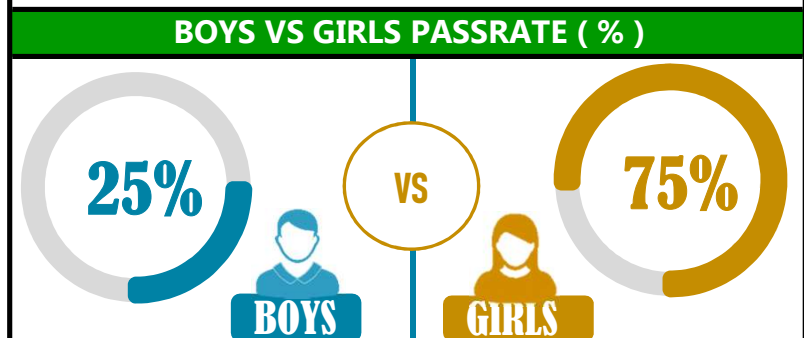

OVERALL GRADE ANALYSIS	NO.	SEATED	%
A	12	15	80%
B	3		20%
C	0		0%
D	0	0	0%
E	0		0%

OVERALL PERFORMANCE ANALYSIS		
REGISTERED	15	100%
SEATED	15	100%
ABSENTEES	0	0%
PASSED	15	100%
FAILED	0	0%