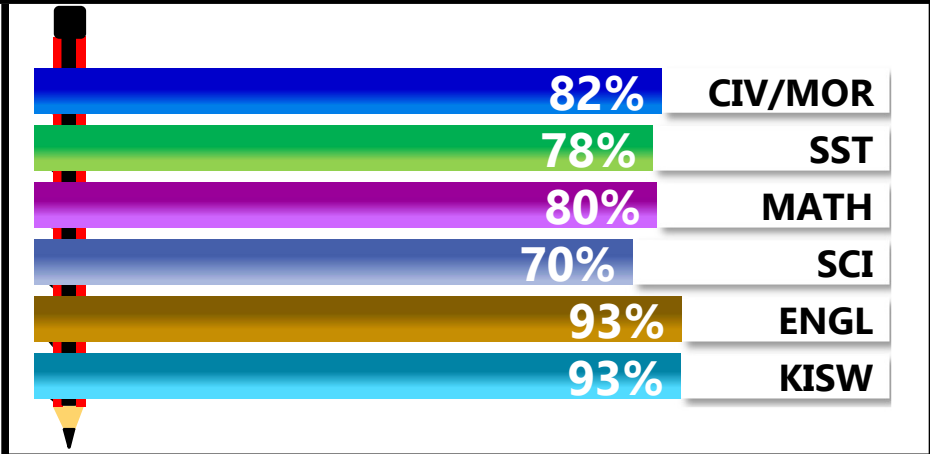

		<h1>JUNIOR SCHOLAR</h1>			
REGION: MOROGORO		SCHOOL AVERAGE	248.5	OVERALL GRADE	
DISTRICT: MOROGORO				CATEGORY	
				BELOW 40	

SUBJECT PERFORMANCE ANALYSIS

SUBJECT NAME	AVG	%	RNK
ENGLISH	46.7	93%	1
KISWAHILI	46.3	93%	2
CIVIC & MORAL	41.2	82%	3
MATHEMATICS	40.2	80%	4
SOCIAL STUDIES	39.2	78%	5
SCIENCE	34.9	70%	6
BOYS/GIRLS PASS RATE	STD	AVG	%
BOYS	4	0.25	25%
GIRLS	11	0.75	75%